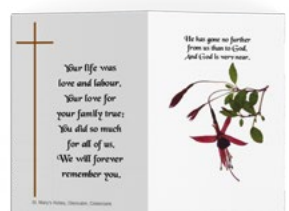

SFM 8

SFM 9

SFM 10

Samples of Folded Memorial Cards

70mm x 105mm / 55mm x 86mm, Laminated

DFM 1

DFM 2

DFM 3